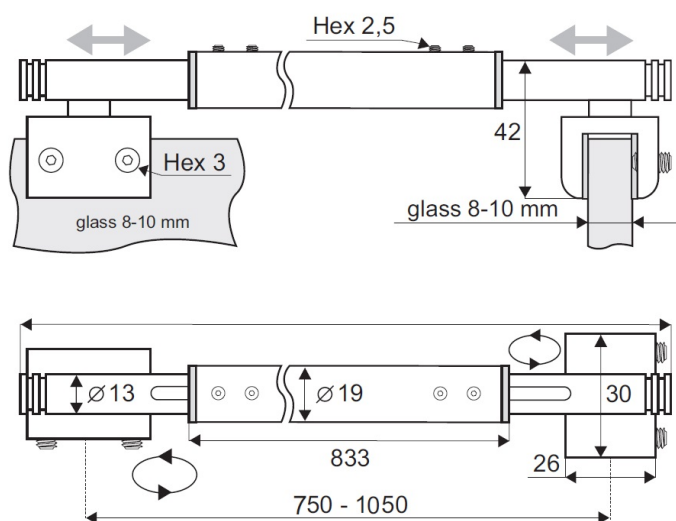

PRODUCT SHEET

Description:

Shower Support Bar, Glass/Glass, Adjustable 750-1050mm, Alu- Look

Item number:

15.24.022-0

Units	Box	Carton	HS Code	Barcode
Pcs.			8302419000	
				5704866060622

SISO A/S

Mileparken 11
DK-2740 Skovlunde
Denmark
VAT: DK 24786013

Phone +45 45 830 900

www.siso.dk
siso@siso.dk

Danske Bank
Nytorv Branch
Copenhagen
SWIFT: DABADKKK

Account no.
4180 3112 112936
IBAN Account
DK7230003112112936