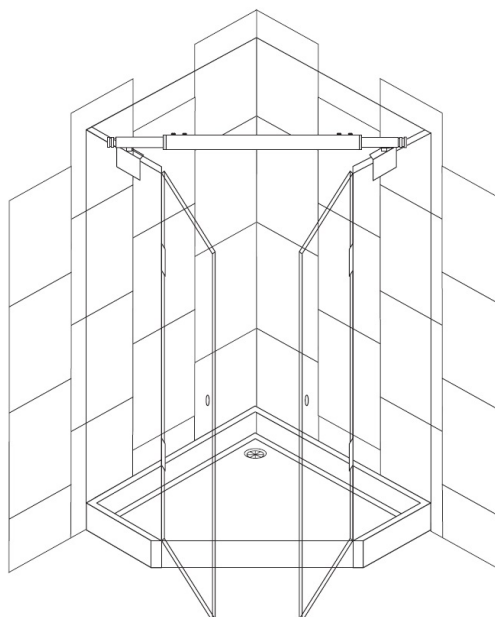

PRODUCT SHEET

Description:

Shower Support Bar, Glass/Glass, Adjustable 750-1050mm, Alu- Look

Item number:

15.24.022-0

Units	Box	Carton	HS Code	Barcode
Pcs.			8302419000	
				5704866060622

SISO A/S

Mileparken 11
DK-2740 Skovlunde
Denmark
VAT: DK 24786013

Phone +45 45 830 900

www.siso.dk
siso@siso.dk

Danske Bank
Nytorv Branch
Copenhagen
SWIFT: DABADKKK

Account no.
4180 3112 112936
IBAN Account
DK7230003112112936